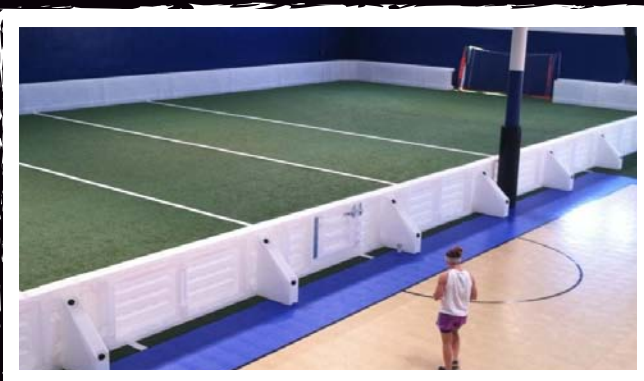

Advantages

- SRG Portable Boundary Systems – these portable panels are offered in 12" high, 22" high or 42" high open-cell, high density foam – or combine heights for higher containment on the ends and corners. Panels are covered with tear resistant vinyl. Choose from red, white, blue or black color.
- ProWall® Rink Systems – our patent-pending interlocking low linear density polyethylene dasher boards are the most popular solution for soccer facility owners who want versatility and durability for soccer of all ages. Portable, permanent, or semi-permanent, ProWall can be used wherever soccer is played. For use indoor or outdoor, you can also choose a custom color to really make a statement. Add acrylic, vinyl coated chain-link fencing, or SRG Netting as upper containment options to complete your top of the line soccer system.
- SRG Indoor Series – switch to a powder-coated welded aluminum frame and high density polyethylene (HDPE) facing and play on what the pros play on! Add seamless or supported tempered glass for great aesthetics and even better ball play.

Soccer

Call Us Now! 1-888-808-RINK

3539 Hennepin Ave. S, Minneapolis, MN 55408 • www.sportresourcegroup.com • info@sportresourcegroup.com • 612-584-3030