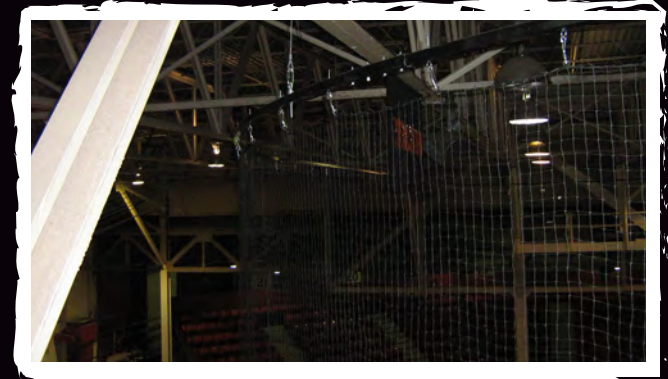

SRG

Netting Systems

SportResourceGroup

Introducing...

Sport Resource Group Netting Systems – combining quality and value every step of the way. SRG's replacement netting and retractable netting systems were developed with the needs of the owner/operator and spectator in mind. Choose from NHL-approved black Kevlar netting, white or black nylon netting or clear monofilament netting

Advantages

- NHL-approved black Kevlar netting has a 1.2mm yarn thickness (compared with 2.1mm in traditional nets)
- Kevlar provides a fire-retardant coating
- Clear monofilament, white nylon and black nylon nets are perfect for budget-conscious venues
- All nets include roped top, bottom and sides
- SRG Retractable Netting Systems are perfect for venues which require fast changeovers
- Nets are suspended on 1.5" x 1.5" steel square tubing, curved to match the corner radius of the rink
- Power winches raise and lower the netting in as little as five minutes
- For installation or release, the net can be quickly and easily hooked or unhooked as required
- Hardware includes vertical hoist cables, steel tubing and pulleys