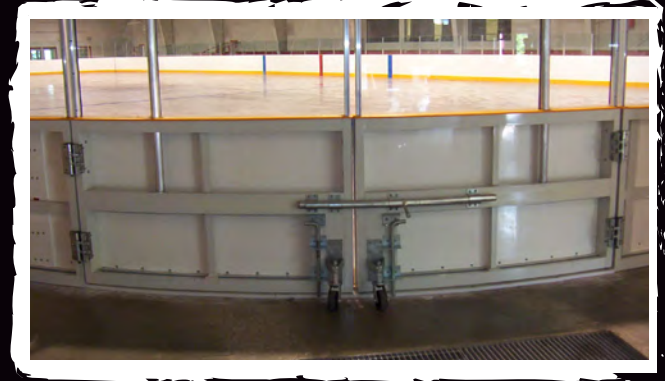

SRG

SportResourceGroup

Ice Hockey

Introducing...

Sport Resource Group Ice Hockey Dasherboards – combining quality and value every step of the way. SRG's Ice Hockey Dasherboards were developed with the needs of the owner/operator, spectator and player in mind. Our Ice Hockey series was designed for users looking for the highest possible quality at an affordable price. Choose from powder-coated aluminum or galvanized steel frames along with tempered glass or acrylic upper containment.

Advantages

- Choose from welded aluminum frames powder-coated to customer's color preference or galvanized steel frames
- 5" or 6" wide frames
- Insulated steel ice dam available for multi-purpose and changeover venues
- Quick-Release supports result in faster change-over times
- Optional "Quick Conversion" construction eliminates the need for backer panel
- High Density Polyethylene (HDPE) facing, kickplate and caprail
- Upper containment choices include tempered glass or acrylic and available in 36" up to 72" heights and 1/2" or 5/8" thickness
- Seamless glass or "MaxView" optimized acrylic option for optimal spectator view
- Players, Penalty and Timers Boxes, elevated floors, coaches walkways available
- Lexan ad panels give owner/operator additional revenue stream
- Additional options include protective netting, backer panels and more