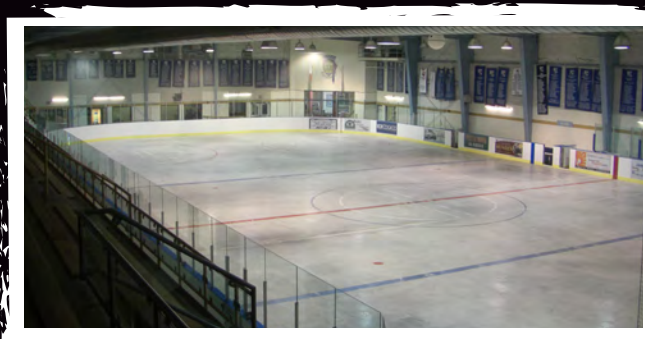

## Advantages

- Choose from welded aluminum frames powder-coated to customer's color preference or galvanized steel frames
- 5" or 6" wide frames
- Insulated steel ice dam available for multi-purpose and changeover venues
- Quick-Release supports result in faster change-over times
- Optional "Quick Conversion" construction eliminates the need for backer panel
- High Density Polyethylene (HDPE) facing, kickplate and caprail
- Upper containment choices include tempered glass or acrylic and available in 36" up to 72" heights and 1/2" or 5/8" thickness
- Seamless glass or "MaxView" optimized acrylic option for optimal spectator view
- Players, Penalty and Timers Boxes, elevated floors, coaches walkways available
- Lexan ad panels give owner/operator additional revenue stream
- Additional options include protective netting, backer panels and more