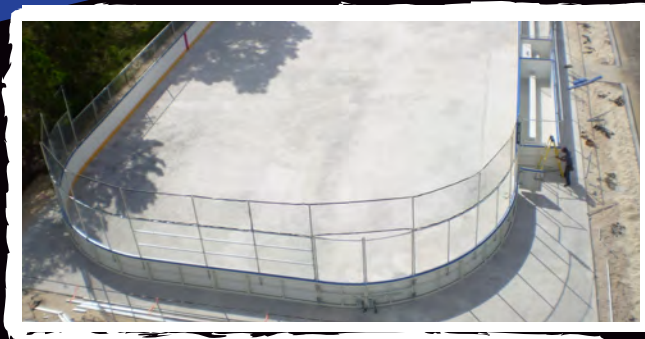

SRG

5.0 Series

SportResourceGroup

Introducing...

Sport Resource Group 5.0 Outdoor Series Dashboards – the most professional outdoor dashboards on the market. SRG's 5.0 Outdoor Series is the answer if you are looking for a dashboard system that can handle your in-line hockey or soccer game and switch over to ice hockey in the winter while still offering the aesthetics of a professional rink.

Advantages

- Ultra-tough UV-stabilized fiberglass facing and kickplate for maximum durability
- Welded 5" aluminum frame powder-coated to customer's color preference
- UV-stabilized 3/4" thick caprail
- Vinyl-coated chainlink fencing available in 36", 48", 60" and 72" heights
- Increase facing and kickplate thickness to 3/8" for ice hockey
- Stainless steel gate hardware
- Available in 42" or 48" height
- Players, Penalty and Timers Boxes can be made of the same construction or using chainlink fencing
- Chainlink fence framing is curved in the corners to give the full system a professional, consistent look
- Optional upper containment upgrade includes tempered glass
- Optional framing upgrade includes increased strengthening to withstand 123+ mph wind loads