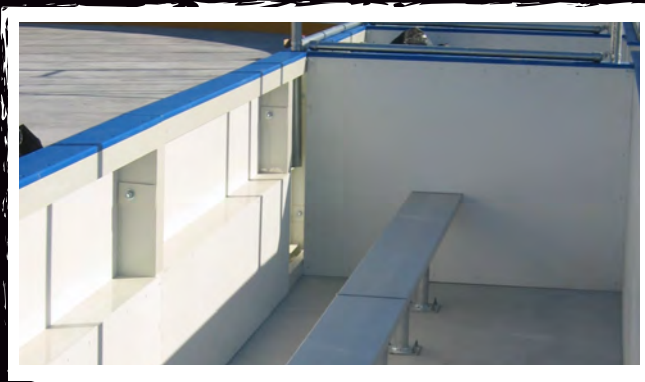

## Introducing...

Sport Resource Group 5.0 Outdoor Series Dashboards – the most professional outdoor dashboards on the market. SRG's 5.0 Outdoor Series is the answer if you are looking for a dashboard system that can handle your in-line hockey or soccer game and switch over to ice hockey in the winter while still offering the aesthetics of a professional rink.

## Advantages

- Ultra-tough UV-stabilized fiberglass facing and kickplate for maximum durability
- Welded 5" aluminum frame powder-coated to customer's color preference
- UV-stabilized 3/4" thick caprail
- Vinyl-coated chainlink fencing available in 36", 48", 60" and 72" heights
- Increase facing and kickplate thickness to 3/8" for ice hockey
- Stainless steel gate hardware
- Available in 42" or 48" height
- Players, Penalty and Timers Boxes can be made of the same construction or using chainlink fencing
- Chainlink fence framing is curved in the corners to give the full system a professional, consistent look
- Optional upper containment upgrade includes tempered glass
- Optional framing upgrade includes increased strengthening to withstand 123+ mph wind loads