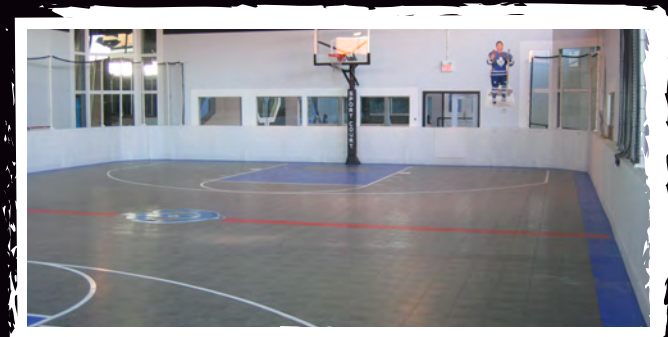

SRG

SportResourceGroup

ProWall™

Introducing...

ProWall™ – a revolutionary new product designed to combine the best traits of the traditional dasherboard system with those of newer, more portable systems. Made of durable, rotationally-molded plastic, ProWall is the perfect sport containment system for ice hockey, inline hockey, floor hockey, soccer, gaga, futsal, lacrosse, indoor football and more...

Advantages

- Three anchoring options – portable, semi-permanent or permanent
- “No-tool” connection mechanism
- Radius corners ranging from 42" radius up to 20 ft radius
- 50 connection points per 8 ft Straight Panel for added strength
- 34" x 96" advertising area
- 8" x 1/2" bumped out kickplate
- Upper containment materials include netting, chainlink fencing or acrylic
- Fill and drain holes in Portable Bracing Panels for easy anchoring
- 2 ft, 4 ft and 8 ft panels for maximum versatility
- Stacking features on 8 ft Straight panels for safe storage and transport
- Multiple colors available
- Real hockey gate hardware
- Adjustable left- and right-swing gates
- Traditional 8" stepover for gate thresholds
- Backed up by over 13 years of experience in the industry