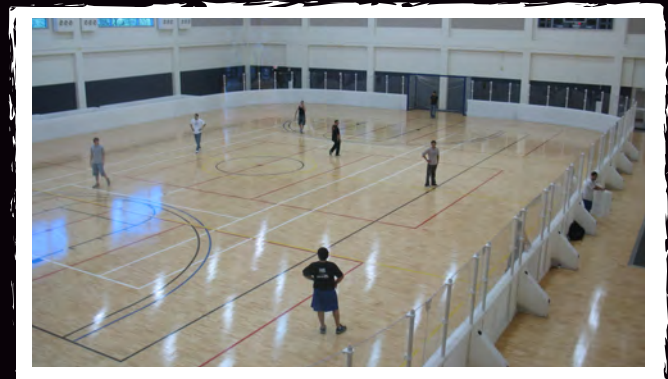

SRG

SportResourceGroup

ProWall™

Introducing...

ProWall™ – a revolutionary new product designed to combine the best traits of the traditional dasherboard system with those of newer, more portable systems. Made of durable, rotationally-molded plastic, ProWall is the perfect sport containment system for ice hockey, inline hockey, floor hockey, soccer, gaga, futsal, lacrosse, indoor football and more...

Advantages

- Three anchoring options – portable, semi-permanent or permanent
- “No-tool” connection mechanism
- Radius corners ranging from 42" radius up to 20 ft radius
- 50 connection points per 8 ft Straight Panel for added strength
- 34" x 96" advertising area
- 8" x 1/2" bumped out kickplate
- Upper containment materials include netting, chainlink fencing or acrylic
- Fill and drain holes in Portable Bracing Panels for easy anchoring
- 2 ft, 4 ft and 8 ft panels for maximum versatility
- Stacking features on 8 ft Straight panels for safe storage and transport
- Multiple colors available
- Real hockey gate hardware
- Adjustable left- and right-swing gates
- Traditional 8" stepover for gate thresholds
- Backed up by over 13 years of experience in the industry