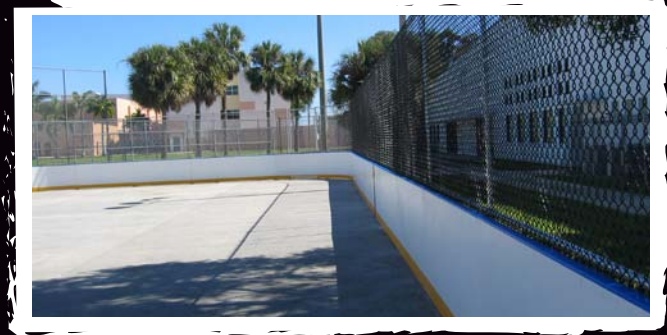

SRG

2.0 Series

SportResourceGroup

Introducing...

Sport Resource Group 2.0 Outdoor Series Dashboards – the toughest dashboards on the market. SRG's 2.0 Outdoor Series combines the toughness of steel and aluminum components with the durability and longevity of fiberglass facing.

Advantages

- Ultra-tough fiberglass facing and kickplate for maximum durability
- Welded aluminum or steel frames powder-coated to customer's color preference
- UV-stabilized 3/4" thick caprail
- Galvanized steel support posts
- Vinyl-coated chainlink fencing available in 36", 48", 60" and 72" heights
- Increase facing to 3/8" thick fiberglass for ice hockey
- Stainless steel gate hardware
- Available in 42" or 48" height
- Players, Penalty and Timers Boxes can be made of the same construction or using chainlink fencing
- Chainlink fence framing is curved in the corners to give the full system a professional, consistent look
- Optional upgrade includes strengthening to pass South Florida High Velocity Wind Zone code (140+ mph sustained wind loads)