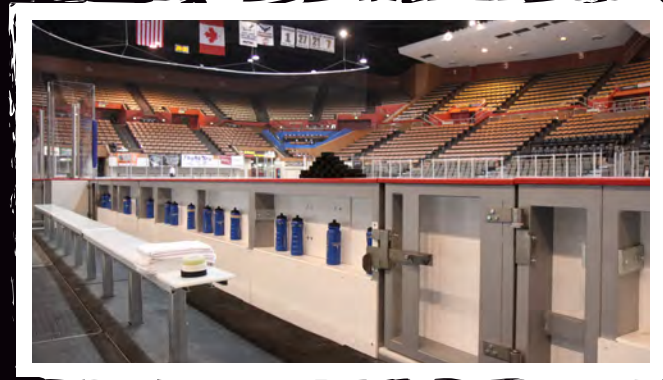

SRG

SportResourceGroup

ICE HOCKEY

Introducing...

Sport Resource Group Ice Hockey Dashboards – combining quality and value every step of the way. SRG's Ice Hockey Dashboards were developed with the needs of the owner/operator, spectator and player in mind. Our Ice Hockey series was designed for users looking for the highest possible quality at an affordable price. Choose from powder-coated aluminum or galvanized steel frames along with tempered glass or acrylic upper containment.

Advantages

- Choose from welded aluminum frames powder-coated to customer's color preference or galvanized steel frames
- 5" or 6" wide frames
- Insulated steel ice dam available for multi-purpose and changeover venues
- Quick-Release supports result in faster change-over times
- Optional "Quick Conversion" construction eliminates the need for backer panel
- High Density Polyethylene (HDPE) facing, kickplate and caprail
- Upper containment choices include tempered glass or acrylic and available in 36" up to 72" heights and 1/2" or 5/8" thickness
- Seamless glass or "MaxView" optimized acrylic option for optimal spectator view
- Players, Penalty and Timers Boxes, elevated floors, coaches walkways available
- Lexan ad panels give owner/operator additional revenue stream
- Additional options include protective netting, backer panels and more